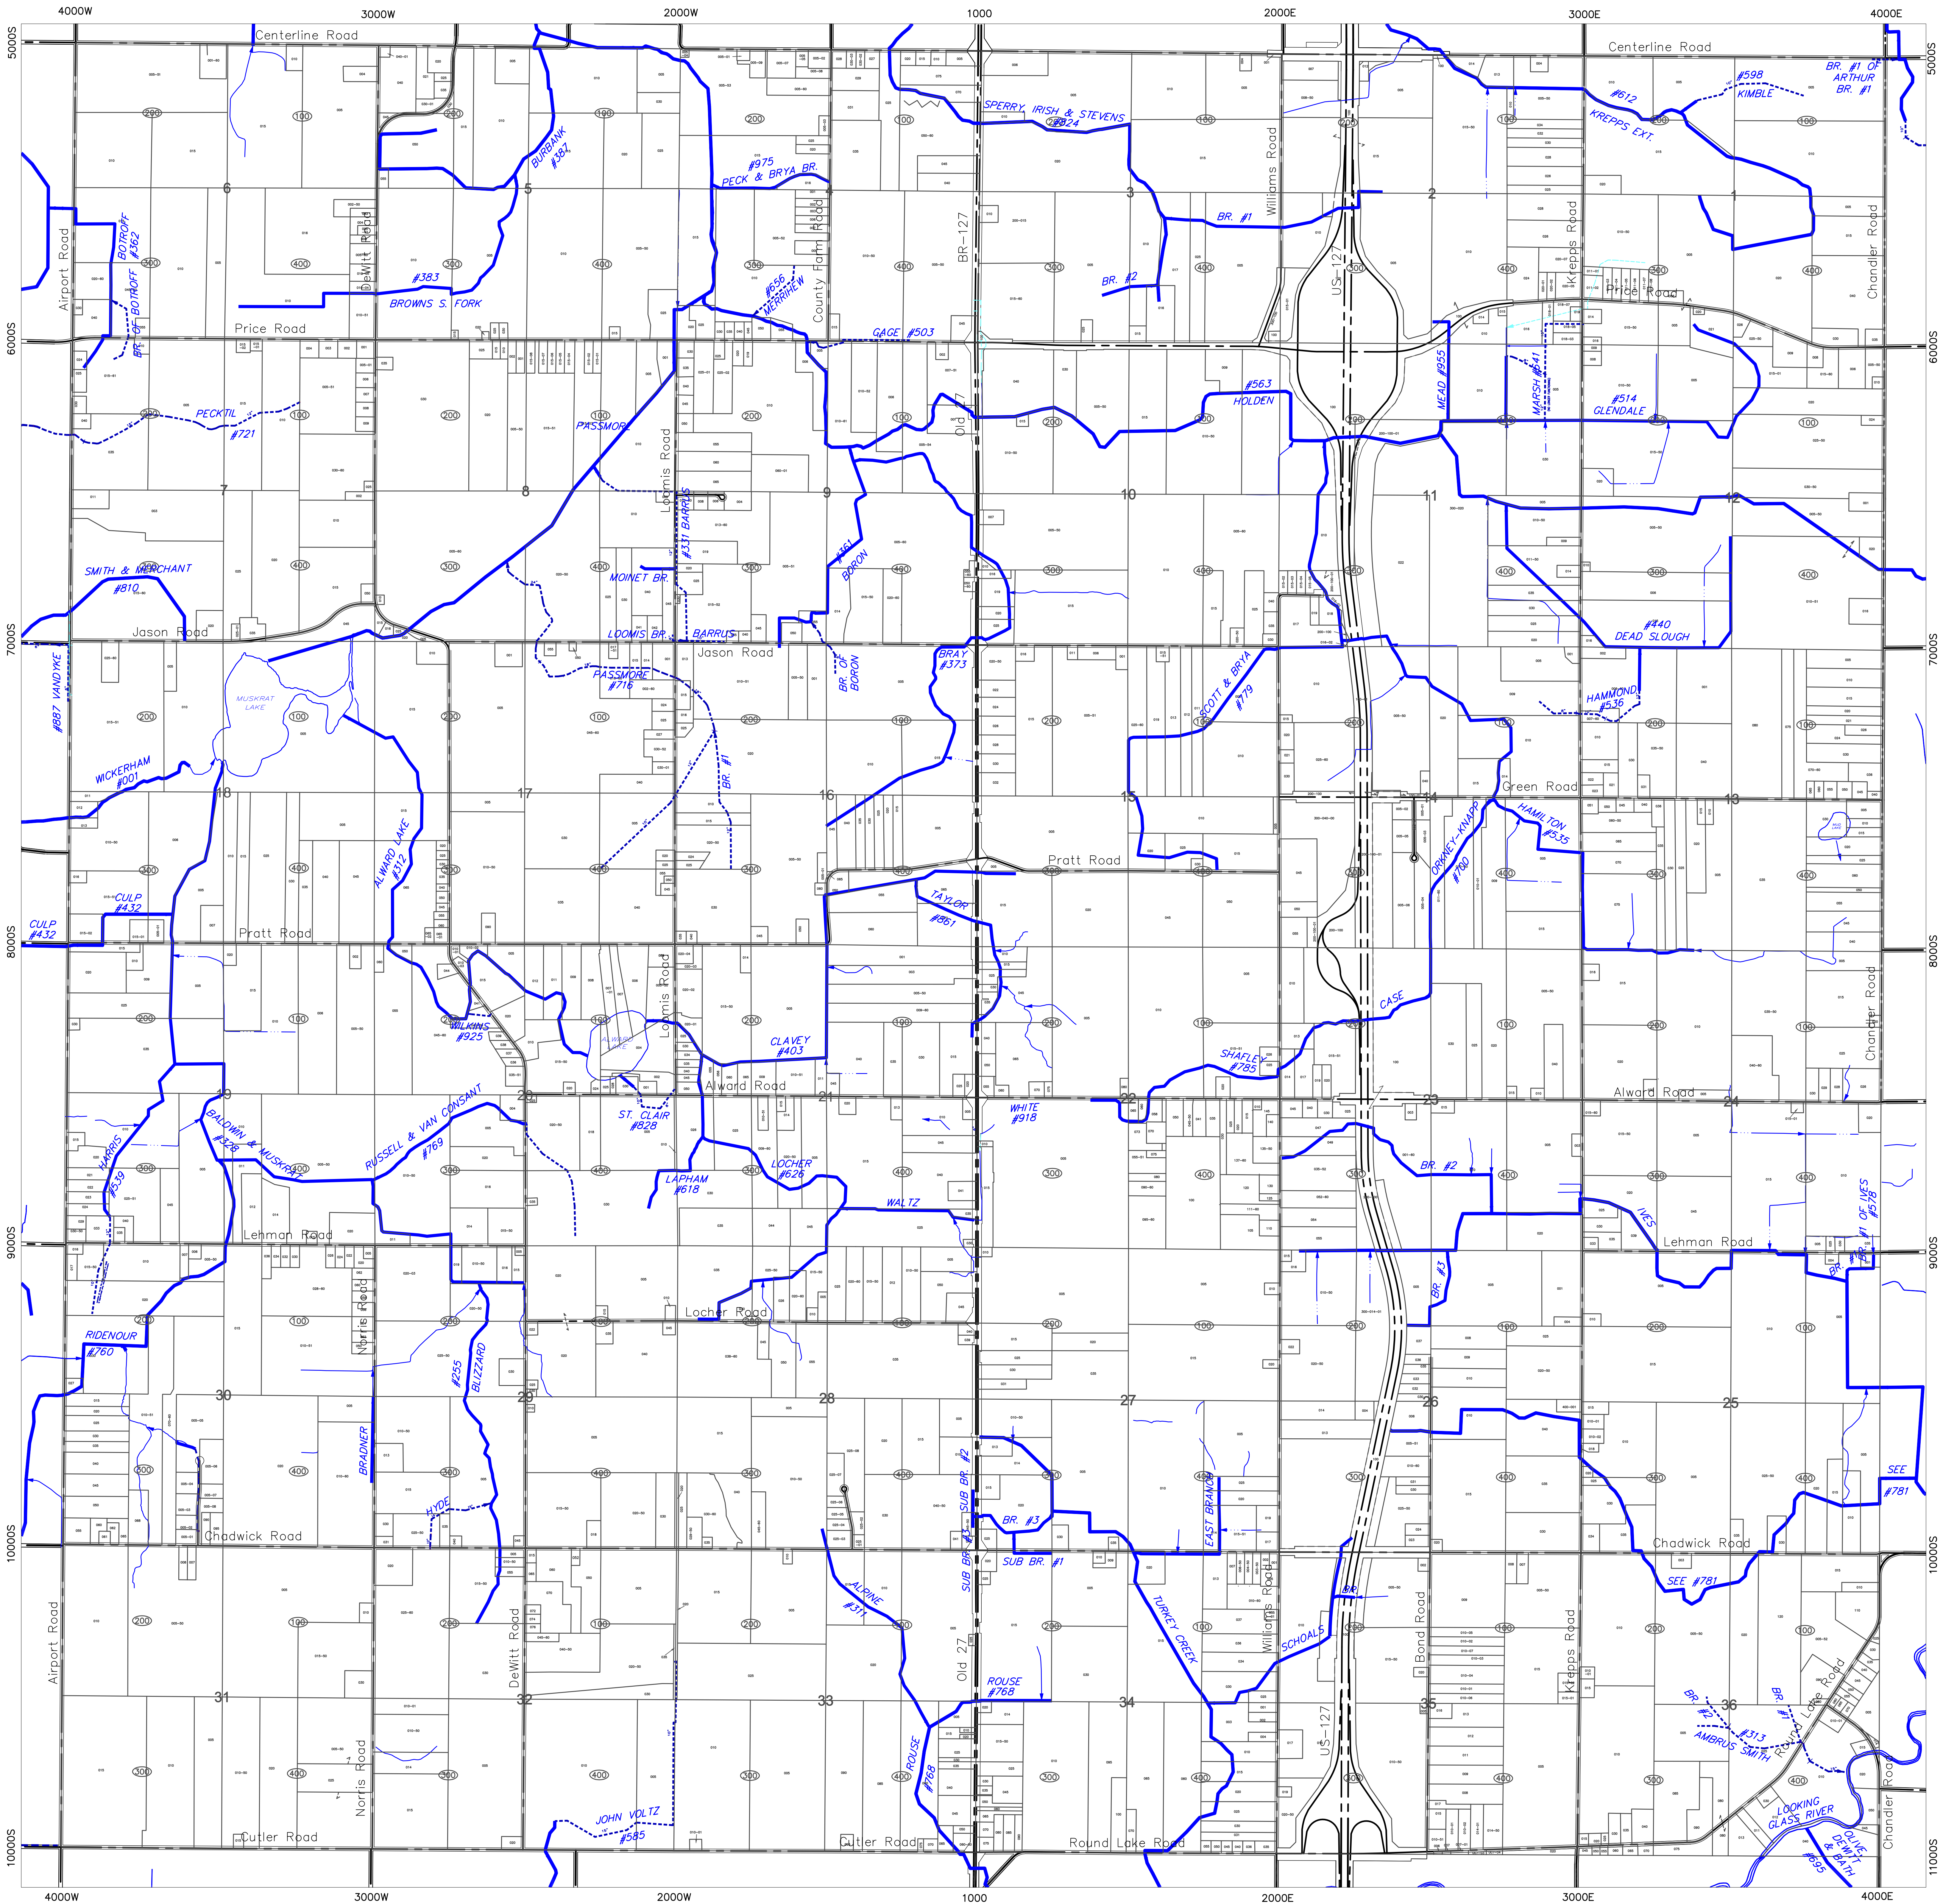

Drainage Map of Olive Township

Phil Hanses - Drain Commissioner

LEGEND

- COUNTY DRAIN (OPEN DITCH)
- COUNTY DRAIN (FILE)
- ABANDONED COUNTY DRAIN TILE
- PRIVATE DRAIN (FILE)
- PRIVATE (OPEN) DRAIN OR NATURAL WATERCOURSE
- PARCEL LINES
- PARCEL NUMBERS
- ROAD CENTERLINE W/RIGHT OF WAY LINES
- SECTION NUMBER